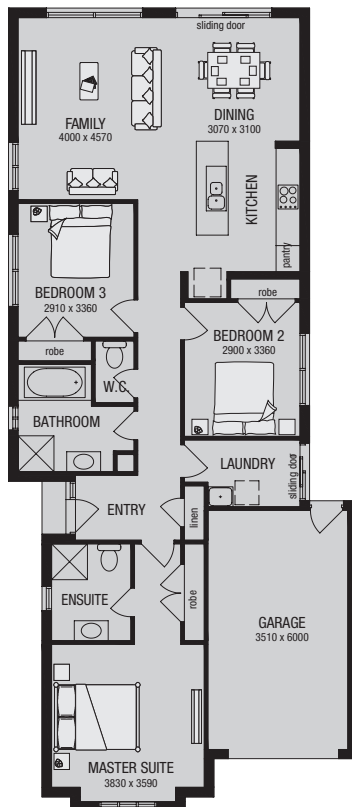

Home & Land Package

Lot 139 Said Pde, Evadene
Tarneit

Turin 16 – Vogue

\$258,569*

House Area	124.81m ²	13.43 squares
Garage Area	23.65m ²	2.55 squares
Portico Area	0.80m ²	0.09 squares
Total Area	149.26m²	16.07 squares
House Length	20.15m	
House Width	8.75m	
Min Block Width	10.00m*	

*Subject to orientation and fall of land.

Our package includes:

- Home
- Land
- Carpet
- Floor tiling
- Flyscreens
- Driveway & path
- Downlights
- Fixed site costs

For more information call
Tarneit Reflections Display Centre
Ph: 8742 4888